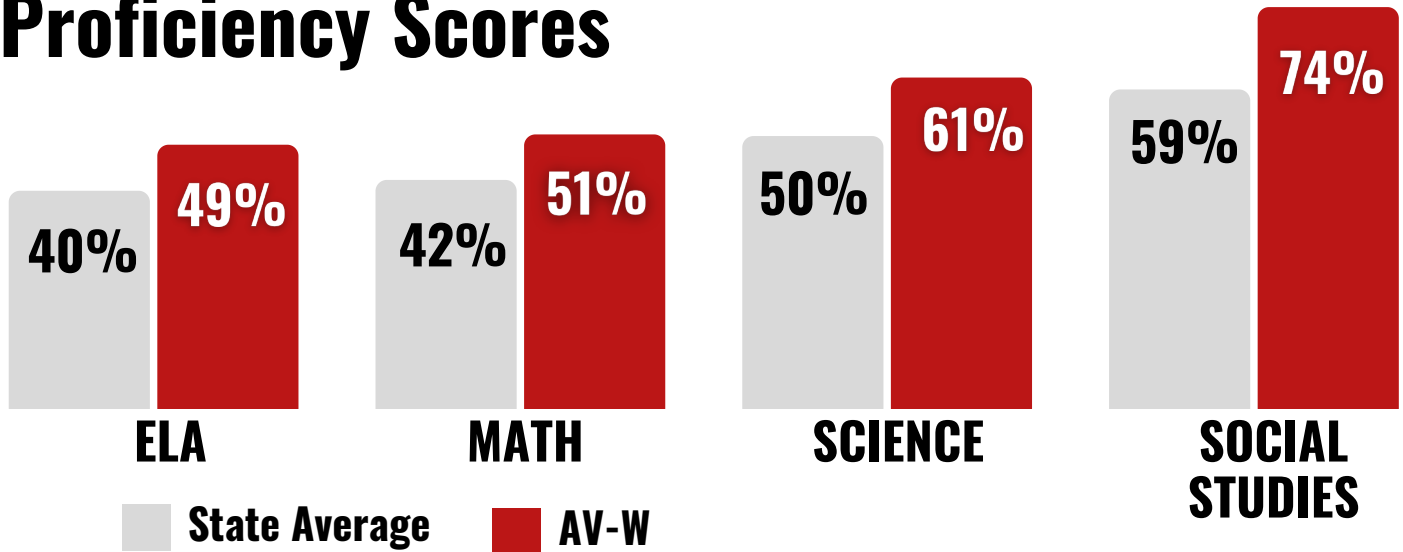

AV-W BY THE NUMBERS

Forward Exam 2023

Proficiency Scores