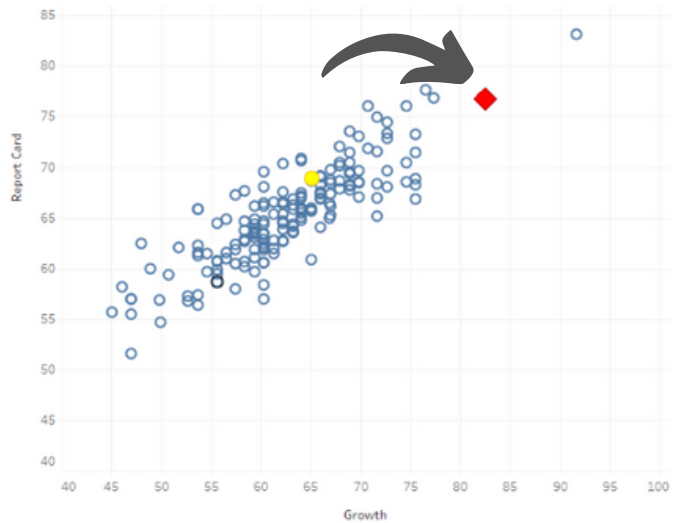

2023 Report Card Scores